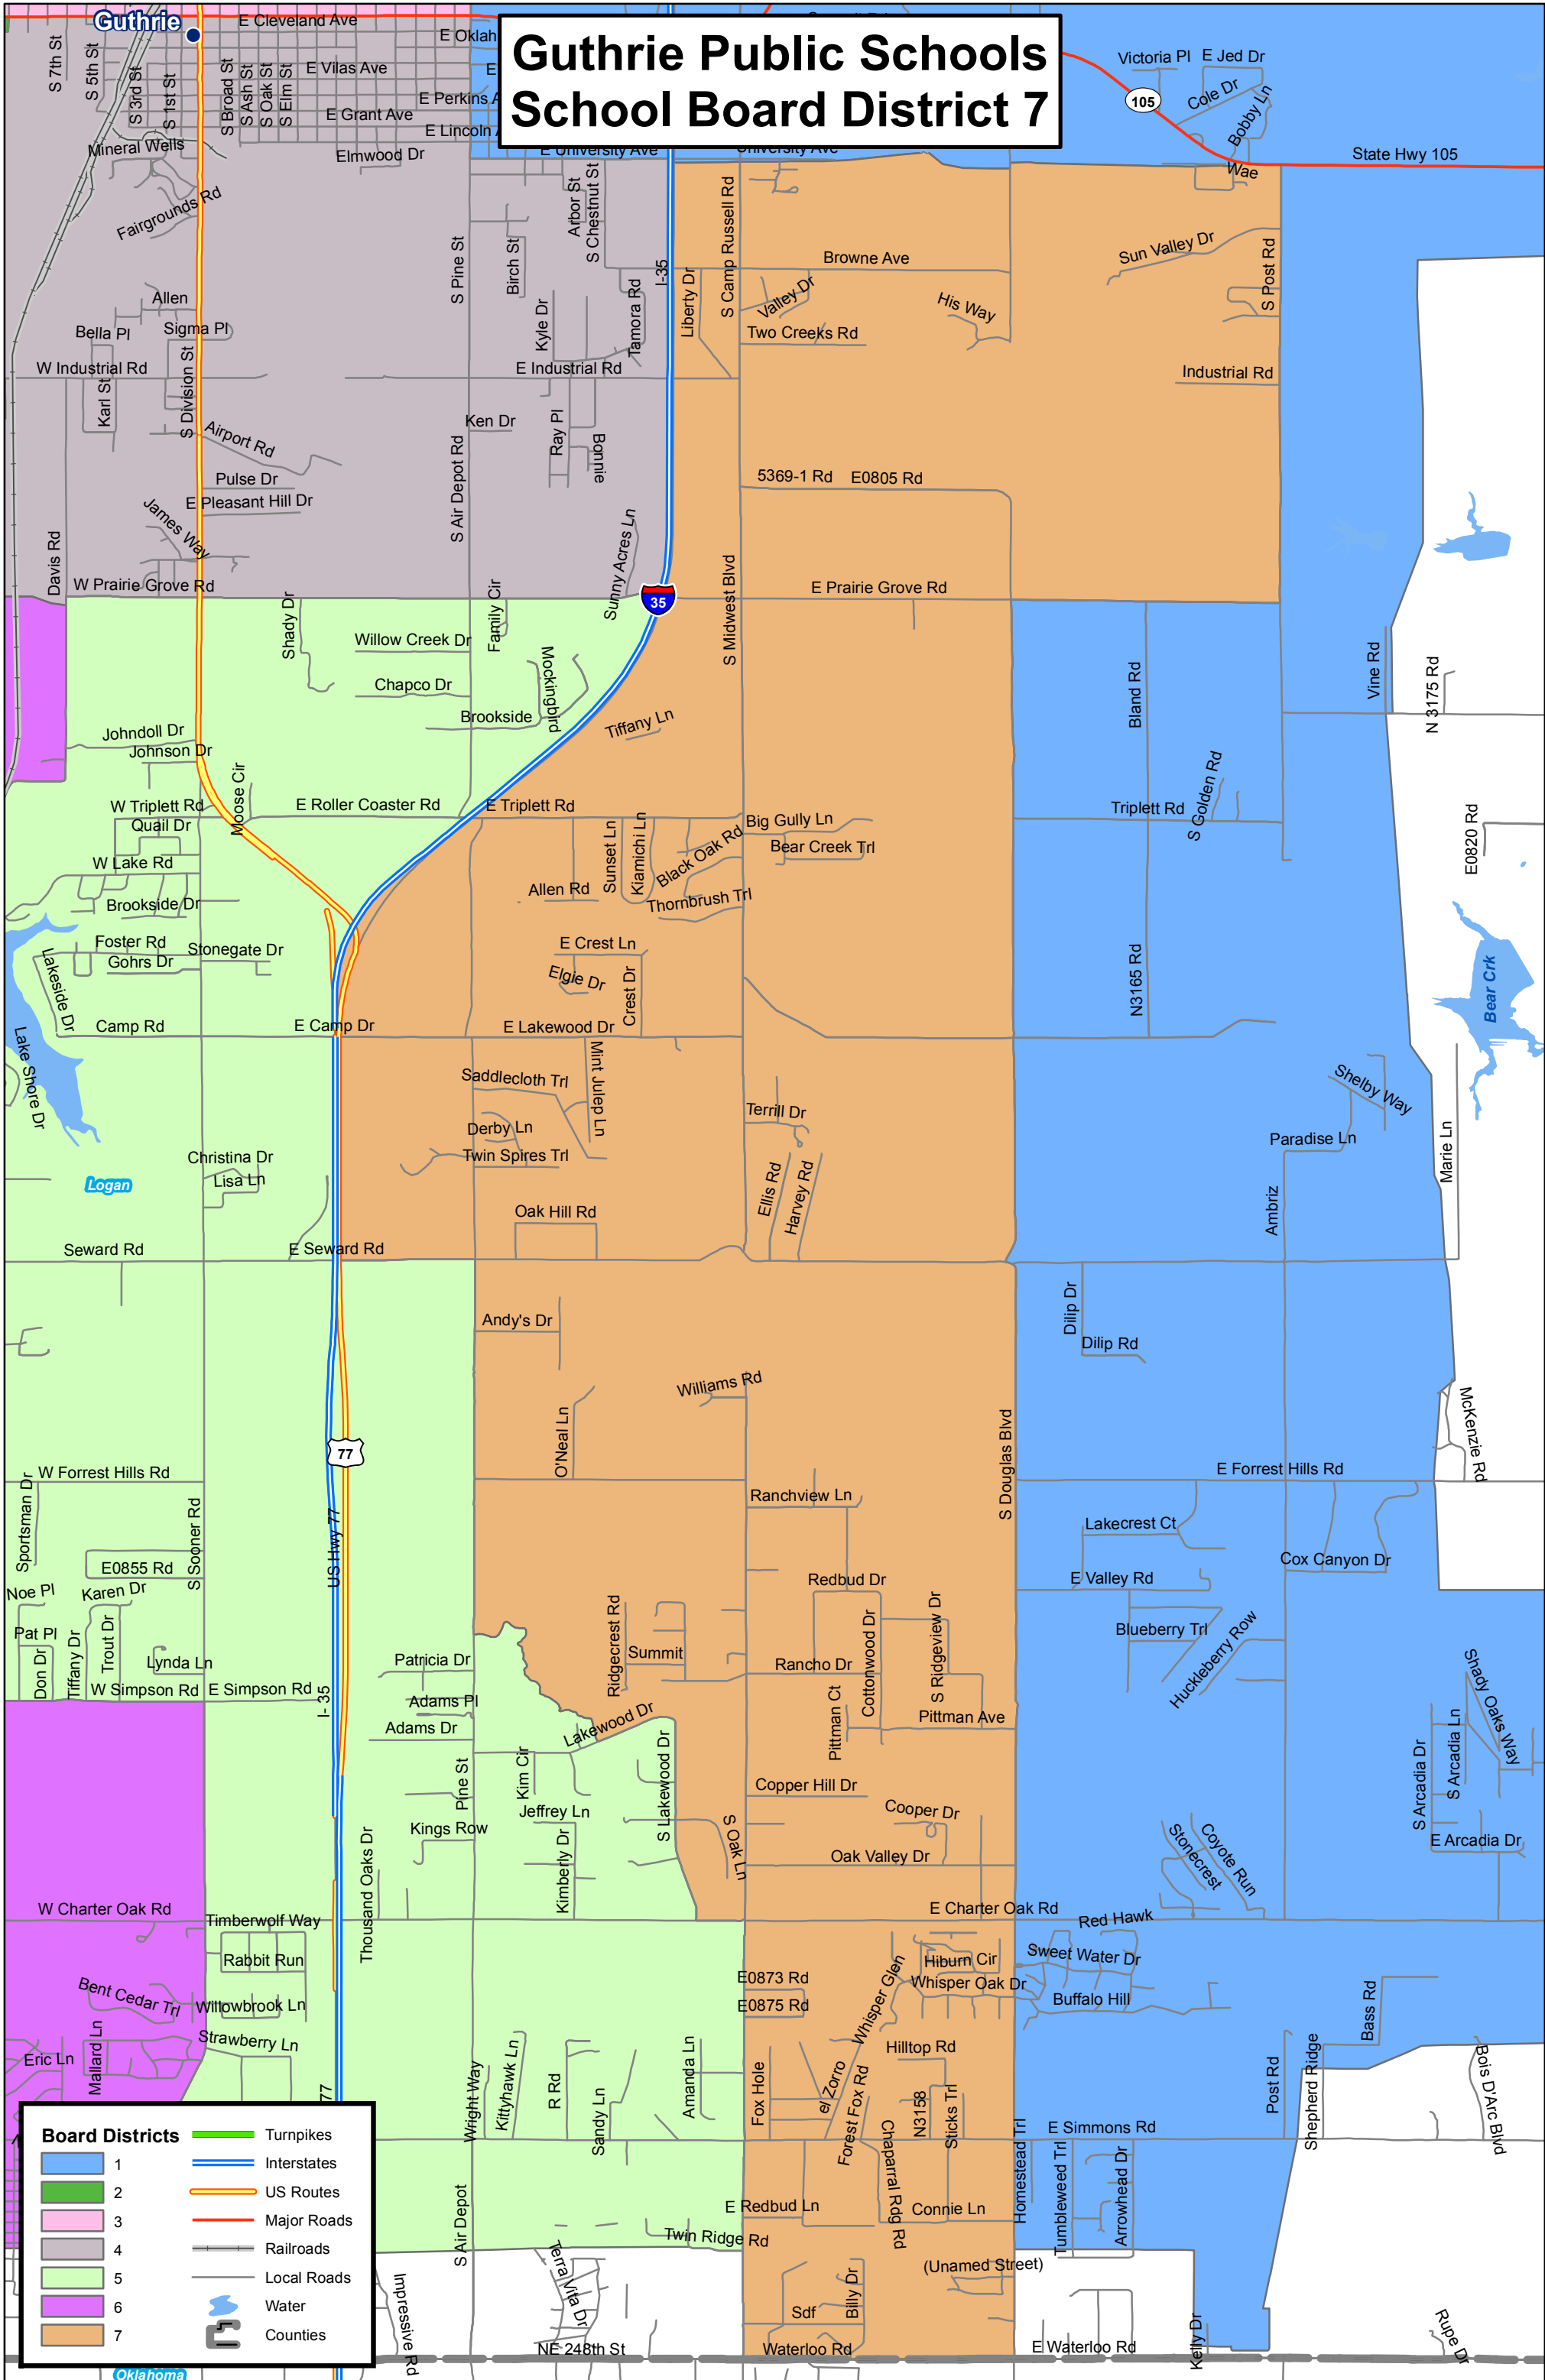

Guthrie Public Schools School Board District 7

0 0.25 0.5 1 Miles